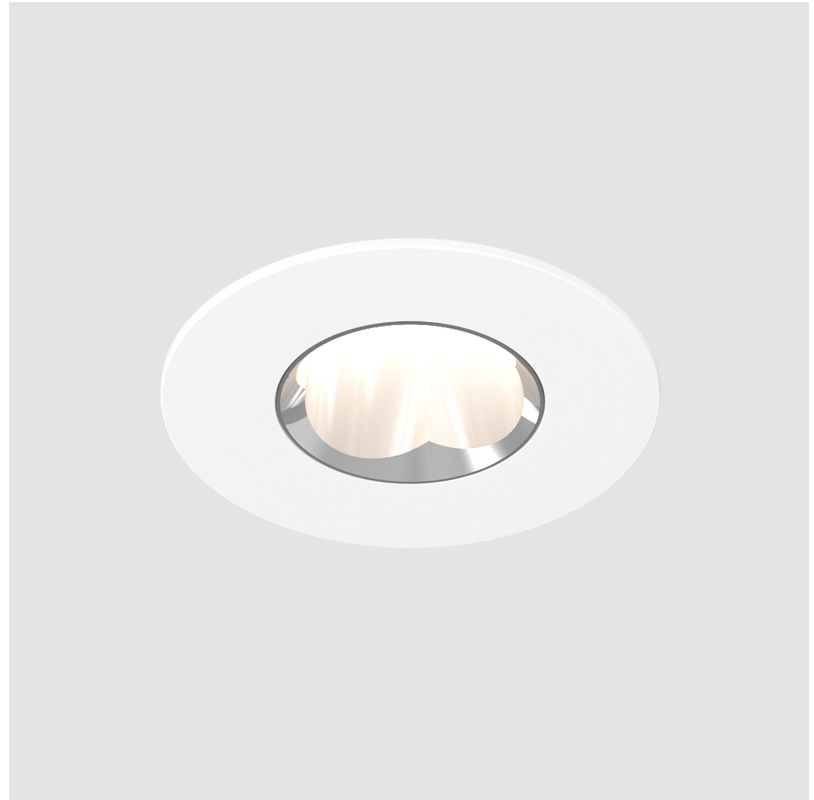

PHYSICAL

Shape: Round
Diameter (mm): 75
Diameter (in): 2 ¹⁵/₁₆
Height (mm): 51
Height (in): 2
Ceiling Thickness (mm): 1 - 25
Ceiling Thickness (in): 1/16 - 1 3/16
Min. Recessing Depth (mm): 55
Min. Recessing Depth (in): 2 ³/₁₆
Light Distribution: Direct
Diffuser: Lens Pack - Spread Lens / Linear Spread Lens / Honeycomb Louver
Fixture Finish: SSR / BKV / CWI / CRY / HAB / UFT / ITA / RUA / FTG / MYG / LOD / PUS / FRO / FUP / KIA / POP / BLS / SPG / MEY / GOH / GUM / CHC / COM / ABZ / JAG / OBR / MOS / ROR
Fixture Material: Aluminum Die Cast
Cut-out Measurements: 68mm / 2 11/16" Diameter

ELECTRICAL

Lamp Type: LED (Zhaga Standard)
Input Wattage (W): 15
Total Output Wattage (W): 13.6
Dimming: Tri-Mode (Non-Dimming and Phase Dimming (120Vac only) and 0-10V Dimming)
Driver Included: No
Driver Location: Recessed Housing
Driver Type: Constant Current - Universal
Driver Class: Class 2
Input Voltage (V): 120 - 277
Constant Current (MA): 350

LED

Color Temperature (°K): 2700 / 3000 / 3500 / 4000
Max. Delivered Lumen (lm): 1375 / 1462 / 1531 / 1545
Nominal Lumen (lm): 1566 / 1665 / 1743 / 1759
CRI: >90 CRI
Lamp Life (hrs): 50000
Special LEDs offerings: Tunable White

OPTICAL

Reflector°: 50
Adjustability: Fixed

RATINGS AND CERTIFICATIONS

Certified By: Certified for North American Standards
IP rating: IP20